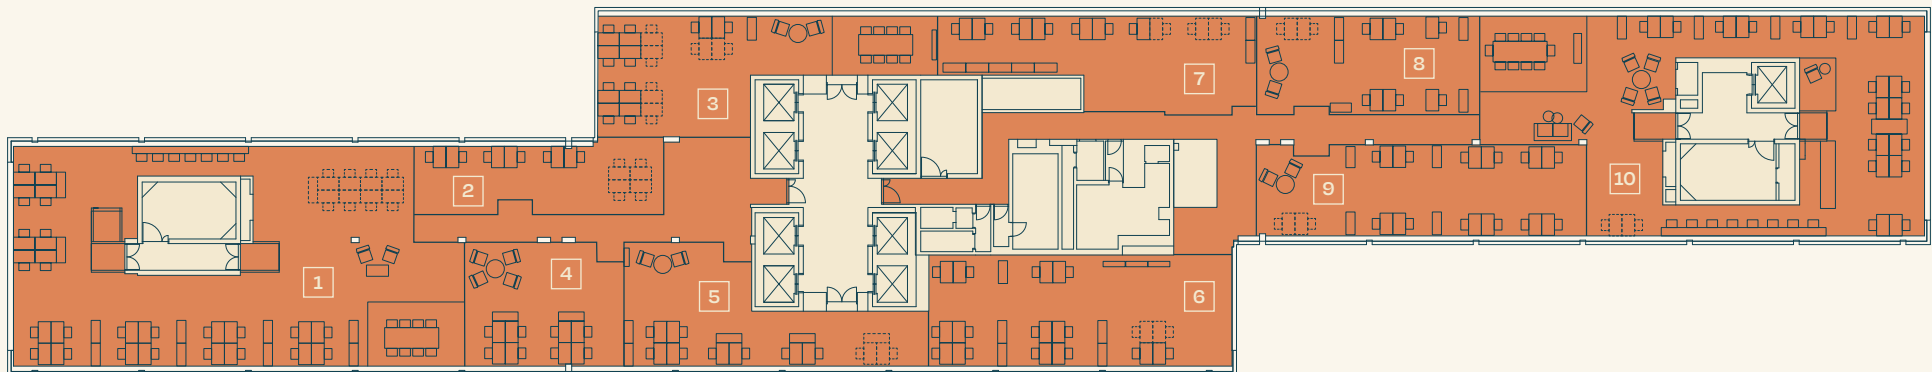

9TH FLOOR SUITES

10 SUITES
FROM 6 - 32 DESKS

Suite 1

2,680 sq ft / 249 sq m

24 – 32 desks
8 person meeting room
2 x breakout areas

Suite 2

559 sq ft / 52 sq m

6 – 10 desks

8 – 10 desks
Breakout area

Suite 6

1,162 sq ft / 108 sq m

14 – 16 desks

Suite 7

828 sq ft / 77 sq m

7 – 10 desks

Suite 8

667 sq ft / 62 sq m

6 – 8 desks
Breakout area

Suite 9

1,044 sq ft / 97 sq m

12 – 14 desks
Breakout area

Suite 10

2,292 sq ft / 213 sq m

18 – 20 desks
10 person meeting room
2 x breakout areas
Phone booth

Fitzalan Road

For indicative purposes only. Not to scale.

Additional desk positions Office Core